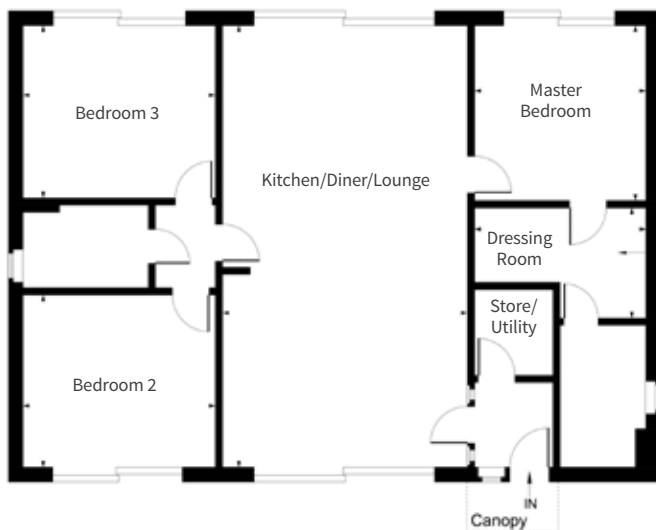

# REBBUR GARDENS 1&2

3 BEDROOM, SINGLE STOREY DWELLINGS

ROOM DIMENSIONS	METRIC	IMPERIAL
KITCHEN   DINER   LOUNGE	9.00 x 5.05	29'6" x 16'7"
MASTER BEDROOM	3.60 x 3.50	11'10" x 10'6"
DRESSING ROOM	3.50 x 2.30	11'6" x 7'7"
BEDROOM 2	3.95 x 3.52	13'0" x 11'7"
BEDROOM 3	3.95 x 3.52	13'0" x 11'7"
GROSS INTERNAL AREA	114 sq.m	1227 sq.ft