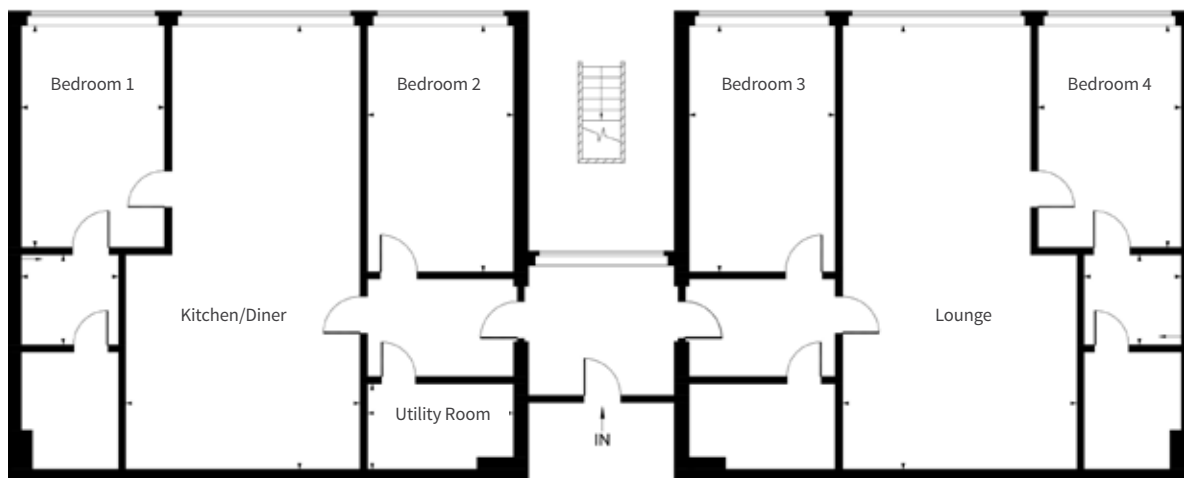

REBBUR GARDENS 3

4 BEDROOM, SINGLE STOREY DWELLING

ROOM DIMENSIONS	METRIC	IMPERIAL
KITCHEN/DINER	9.00 x 4.81	29'6" x 15'9"
LOUNGE	9.00 x 4.81	29'6" x 15'9"
BEDROOM 1 & 4	4.50 x 2.94	14'9" x 9'8"
BEDROOM 2 & 3	5.05 x 3.00	16'7" x 9'10"
GROSS INTERNAL AREA	207 sq.m	2233 sq.ft